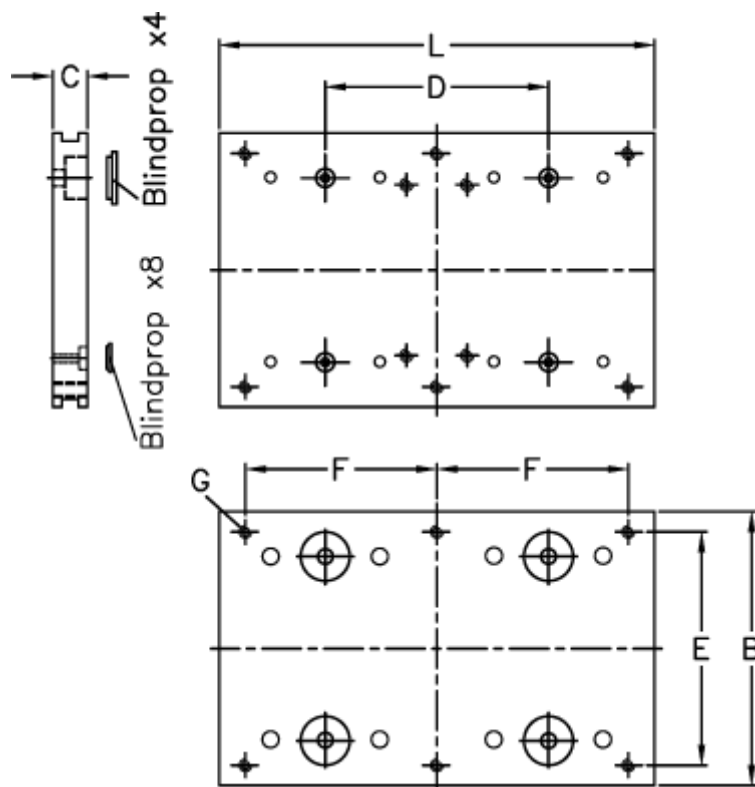

Article number: 057113035200

Description: Hepco GV3 carriage plate CP 35 25 L200

Measures

B	= 95
C	= 12.50
d	= 140
E	= 80
F	= 180
For bearing	= 25
For slide	= S/NS 35
L	= 200

Threaded hole G = 4 x M6